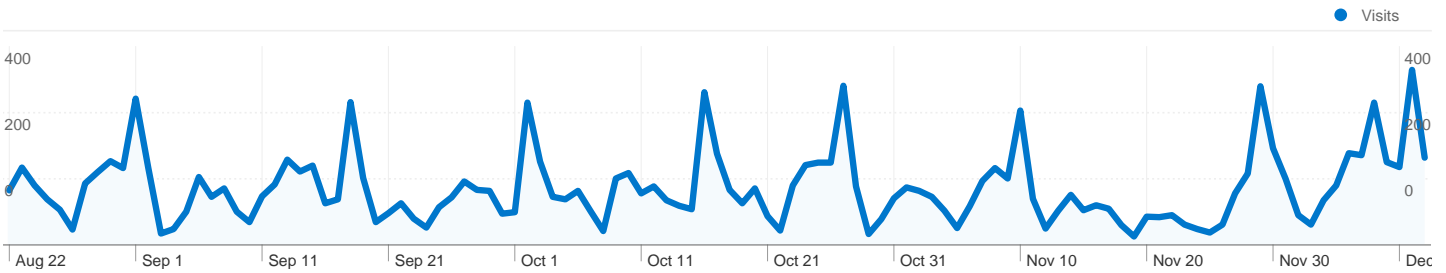

# Location

Comparing to: Site

This custom dimension resulted in 12,930 Visits via 258 continents + regions

New tab

Visits	Unique Visitors	Time on Site	Avg. Time on Site	Pageviews	Pages/Visit		
<b>12,930</b> % of Site Total: 100.00%	<b>3,115</b> % of Site Total: 100.00%	<b>3177:00:35</b> % of Site Total: 100.00%	<b>00:14:45</b> Site Avg: 00:14:45 (0.00%)	<b>110,480</b> % of Site Total: 100.00%	<b>8.54</b> Site Avg: 8.54 (0.00%)		
Continent	Region	Visits	Unique Visitors	Time on Site	Avg. Time on Site	Pageviews	Pages/Visit
Americas	Missouri	9,913	1,523	2858:20:04	00:17:18	95,783	9.66
Americas	Iowa	693	137	122:16:28	00:10:35	5,077	7.33
Americas	Illinois	189	72	28:30:28	00:09:03	978	5.17
Americas	Texas	143	68	19:26:35	00:08:09	852	5.96
Americas	North Carolina	125	16	19:06:19	00:09:10	709	5.67
Americas	Minnesota	112	40	20:13:38	00:10:50	568	5.07
Asia	(not set)	103	96	03:31:04	00:02:03	310	3.01
Americas	California	83	48	10:23:22	00:07:31	413	4.98
Oceania	New South Wales	69	37	05:36:12	00:04:52	380	5.51
Europe	England	67	53	01:16:36	00:01:09	170	2.54
Americas	Ontario	59	47	04:07:27	00:04:12	172	2.92
Americas	Washington	54	24	03:46:24	00:04:12	132	2.44
Americas	New York	39	36	02:08:43	00:03:18	113	2.90
Asia	Istanbul	39	37	02:54:43	00:04:29	285	7.31
(not set)	(not set)	33	17	01:04:21	00:01:57	107	3.24
Americas	Arizona	32	5	04:55:51	00:09:15	128	4.00
Asia	Makkah	30	16	04:35:12	00:09:10	167	5.57
Americas	Georgia	29	24	02:02:04	00:04:13	246	8.48
Europe	Scotland	29	19	00:56:56	00:01:58	48	1.66
Americas	(not set)	26	15	01:23:37	00:03:13	67	2.58
Americas	Delaware	26	16	03:02:21	00:07:01	128	4.92