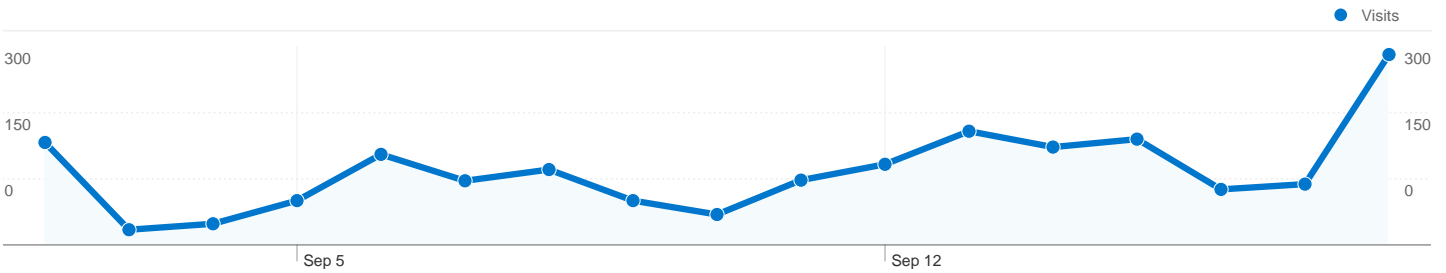

Location

Comparing to: Site

This custom dimension resulted in 1,902 Visits via 91 continents + regions

New tab

Visits 1,902 % of Site Total: 100.00%		Unique Visitors 578 % of Site Total: 100.00%		Time on Site 405:54:43 % of Site Total: 100.00%		Avg. Time on Site 00:12:48 Site Avg: 00:12:48 (0.00%)		Pageviews 13,676 % of Site Total: 100.00%		Pages/Visit 7.19 Site Avg: 7.19 (0.00%)	
Continent	Region	Visits	Unique Visitors	Time on Site	Avg. Time on Site	Pageviews	Pages/Visit				
Americas	Missouri	1,522	372	360:14:00	00:14:12	11,553	7.59				
Americas	Iowa	119	33	22:18:53	00:11:15	952	8.00				
Americas	Illinois	38	18	06:50:53	00:10:49	221	5.82				
Americas	Texas	14	12	01:02:41	00:04:29	56	4.00				
Asia	(not set)	12	11	00:38:12	00:03:11	69	5.75				
Oceania	New South Wales	12	8	00:07:17	00:00:36	36	3.00				
Americas	Indiana	11	6	00:21:50	00:01:59	24	2.18				
Americas	Minnesota	11	6	02:35:42	00:14:09	45	4.09				
Americas	North Carolina	10	2	00:22:17	00:02:14	24	2.40				
Americas	Washington	9	3	00:10:28	00:01:10	14	1.56				
Americas	Florida	7	4	02:00:30	00:17:13	52	7.43				
Americas	New Mexico	5	4	00:06:35	00:01:19	8	1.60				
Americas	California	5	4	01:12:28	00:14:30	59	11.80				
Americas	Massachusetts	5	2	00:12:33	00:02:31	17	3.40				
(not set)	(not set)	4	3	00:15:24	00:03:51	22	5.50				
Americas	New York	4	3	01:37:09	00:24:17	35	8.75				
Asia	Karnataka	4	4	00:00:00	00:00:00	4	1.00				
Asia	Istanbul	4	4	00:31:29	00:07:52	57	14.25				
Europe	Zagreb	4	1	01:16:57	00:19:14	78	19.50				
Americas	Espirito Santo	3	1	01:07:54	00:22:38	57	19.00				
Americas	Ontario	3	3	00:00:16	00:00:05	6	2.00				
Americas	Wisconsin	3	3	00:00:00	00:00:00	3	1.00				