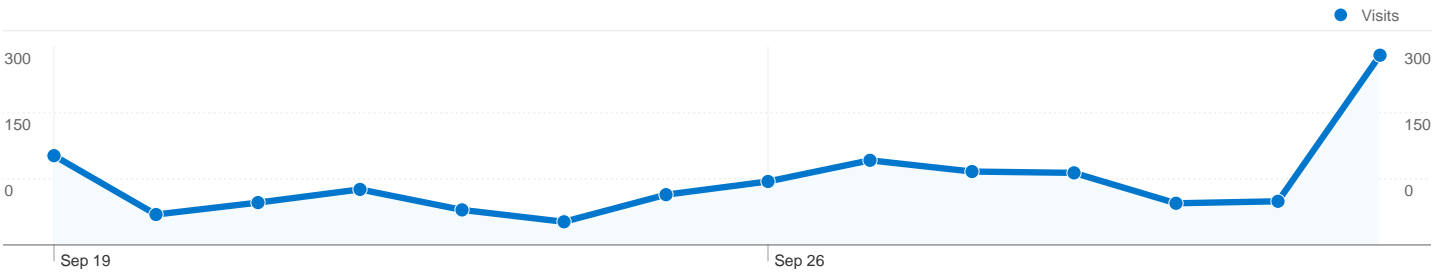

Location

Comparing to: Visit Segments

This custom dimension resulted in 1,353 Visits via 78 continents + regions

New tab

Visits 1,353 % of Site Total: 100.00%		Unique Visitors 464 % of Site Total: 100.00%		Time on Site 383:00:46 % of Site Total: 100.00%		Avg. Time on Site 00:16:59 Site Avg: 00:16:59 (0.00%)		Pageviews 11,299 % of Site Total: 100.00%		Pages/Visit 8.35 Site Avg: 8.35 (0.00%)	
Continent	Region	Visits	Unique Visitors	Time on Site	Avg. Time on Site	Pageviews	Pages/Visit				
Americas	Missouri	1,033	282	343:37:46	00:19:58	9,782	9.47				
Americas	Iowa	75	26	13:05:55	00:10:29	374	4.99				
Americas	Illinois	34	14	06:41:00	00:11:48	233	6.85				
Americas	Delaware	23	14	02:49:50	00:07:23	111	4.83				
Americas	Minnesota	20	7	05:58:16	00:17:55	142	7.10				
Americas	Texas	16	8	01:54:48	00:07:11	78	4.88				
Asia	(not set)	9	8	00:01:16	00:00:08	11	1.22				
Americas	New York	8	7	00:07:33	00:00:57	13	1.62				
(not set)	(not set)	6	2	00:11:31	00:01:55	18	3.00				
Americas	Washington	6	3	00:00:13	00:00:02	8	1.33				
Europe	Scotland	6	2	00:26:58	00:04:30	13	2.17				
Americas	North Carolina	5	1	00:06:45	00:01:21	17	3.40				
Asia	Daejeon Metropolitan City	5	2	01:49:49	00:21:58	121	24.20				
Americas	Espirito Santo	4	1	02:04:05	00:31:01	100	25.00				
Americas	California	4	3	00:00:02	00:00:01	5	1.25				
Americas	Ontario	4	3	00:01:25	00:00:21	6	1.50				
Americas	New Jersey	3	3	00:12:05	00:04:02	11	3.67				
Americas	Nebraska	3	3	00:02:09	00:00:43	5	1.67				
Americas	Alberta	3	3	00:00:14	00:00:05	6	2.00				
Americas	Oklahoma	3	1	00:39:08	00:13:03	22	7.33				
Americas	Florida	3	3	00:00:24	00:00:08	4	1.33				