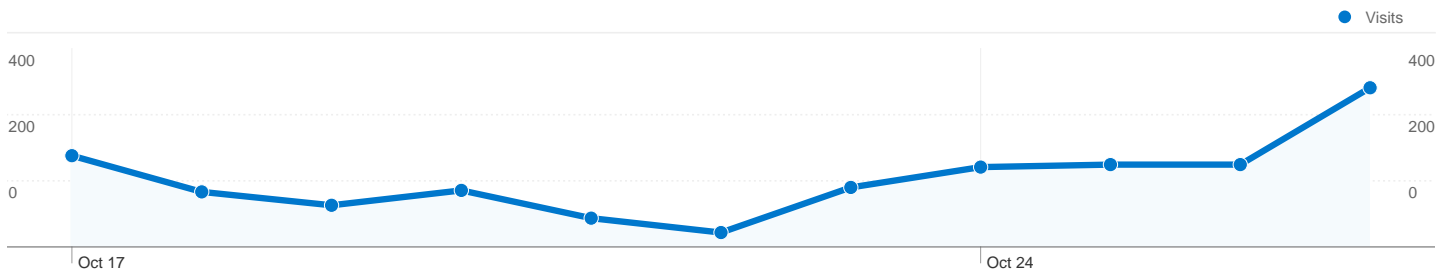

Location

Comparing to: Visit Segments

This custom dimension resulted in 1,514 Visits via 87 continents + regions

New tab

Visits 1,514 % of Site Total: 100.00%		Unique Visitors 529 % of Site Total: 100.00%		Time on Site 352:01:25 % of Site Total: 100.00%		Avg. Time on Site 00:13:57 Site Avg: 00:13:57 (0.00%)		Pageviews 12,148 % of Site Total: 100.00%		Pages/Visit 8.02 Site Avg: 8.02 (0.00%)	
Continent	Region	Visits	Unique Visitors	Time on Site	Avg. Time on Site	Pageviews	Pages/Visit				
Americas	Missouri	1,122	304	310:42:32	00:16:37	10,351	9.23				
Americas	Iowa	114	34	20:21:40	00:10:43	750	6.58				
Americas	Texas	24	7	01:22:48	00:03:27	94	3.92				
Americas	North Carolina	21	8	04:19:58	00:12:23	166	7.90				
Americas	Illinois	18	7	03:07:36	00:10:25	120	6.67				
Americas	California	15	9	03:11:46	00:12:47	87	5.80				
Asia	(not set)	15	15	00:27:21	00:01:49	32	2.13				
Europe	England	15	13	00:15:14	00:01:01	32	2.13				
Americas	Wisconsin	12	8	00:12:43	00:01:04	27	2.25				
Oceania	New South Wales	12	7	02:12:18	00:11:02	79	6.58				
Europe	Scotland	9	6	00:25:08	00:02:48	16	1.78				
Americas	Minnesota	8	5	00:59:32	00:07:27	21	2.62				
(not set)	(not set)	7	3	00:01:37	00:00:14	16	2.29				
Americas	Pennsylvania	6	3	00:00:00	00:00:00	6	1.00				
Americas	Virginia	6	5	00:00:00	00:00:00	6	1.00				
Asia	Istanbul	6	6	00:37:02	00:06:10	30	5.00				
Americas	Arizona	5	2	00:28:13	00:05:39	9	1.80				
Africa	(not set)	4	3	00:27:15	00:06:49	11	2.75				
Asia	Selangor	4	2	00:52:12	00:13:03	27	6.75				
Americas	Georgia	3	3	00:16:11	00:05:24	81	27.00				
Asia	Karnataka	3	3	00:01:01	00:00:20	6	2.00				
Americas	Quebec	2	2	00:08:53	00:04:27	4	2.00				