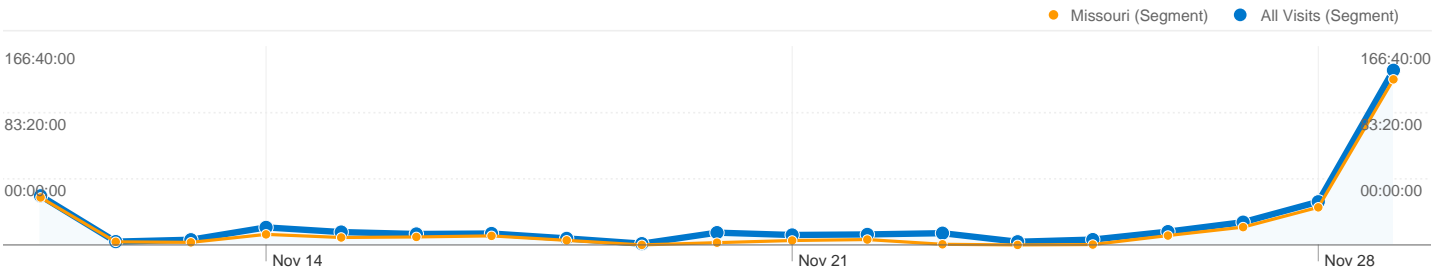

Page Title

Comparing to: Visit Segments

This custom dimension resulted in 357:11:42 Time on Page via 29 page titles in the "All Visits" segment

Pages

Time on Page 357:11:42 Missouri: 282:31:20	Avg. Time on Page 00:02:00 Missouri: 00:02:07	Pageviews 12,171 Missouri: 8,910	Unique Pageviews 6,647 Missouri: 4,684	Unique Visitors 627 Missouri: 266	
Page Title	Time on Page	Avg. Time on Page	Pageviews	Unique Pageviews	Unique Visitors
Problem Solution					
All Visits	127:38:54	00:02:49	3,014	2,316	187
Missouri	101:06:14	00:03:05	2,162	1,648	122
% of Total	79.21%	9.20%	71.73%	71.16%	65.24%
Problem Solution Video					
All Visits	84:36:28	00:05:48	1,011	842	116
Missouri	74:53:36	00:05:52	877	724	82
% of Total	88.52%	1.25%	86.75%	85.99%	70.69%
Problem Strategy					
All Visits	31:36:41	00:02:22	847	622	106
Missouri	27:18:11	00:02:27	698	513	75
% of Total	86.37%	3.72%	82.41%	82.48%	70.75%
IDE 110 Thomas Schedule					
All Visits	26:54:16	00:01:28	1,482	892	362
Missouri	23:07:17	00:01:39	1,153	690	260
% of Total	85.94%	12.18%	77.80%	77.35%	71.82%
Chapter 13					
All Visits	21:27:25	00:00:38	2,107	420	146
Missouri	18:30:04	00:00:36	1,895	345	115
% of Total	86.22%	-4.35%	89.94%	82.14%	78.77%
Concept Video					