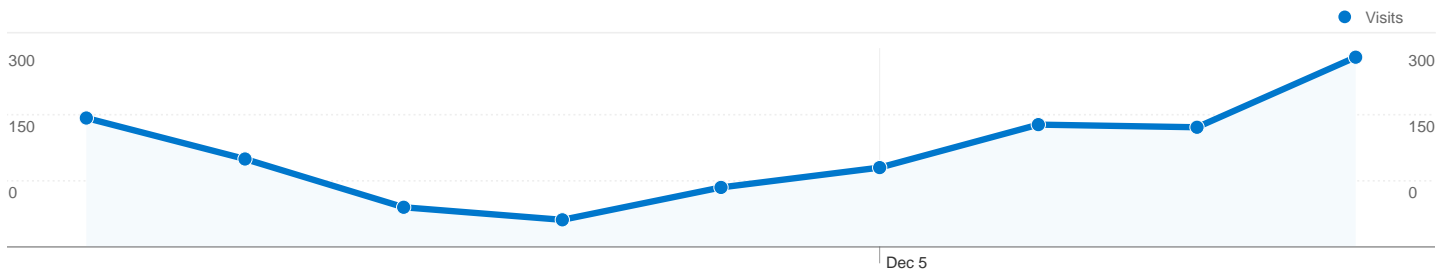

# Location

Comparing to: Visit Segments

This custom dimension resulted in 1,292 Visits via 86 continents + regions

New tab

Visits <b>1,292</b> % of Site Total: 100.00%		Unique Visitors <b>512</b> % of Site Total: 100.00%		Time on Site <b>322:06:40</b> % of Site Total: 100.00%		Avg. Time on Site <b>00:14:58</b> Site Avg: 00:14:58 (0.00%)		Pageviews <b>10,834</b> % of Site Total: 100.00%		Pages/Visit <b>8.39</b> Site Avg: 8.39 (0.00%)	
Continent	Region	Visits	Unique Visitors	Time on Site	Avg. Time on Site	Pageviews	Pages/Visit				
Americas	Missouri	1,004	325	291:08:47	00:17:24	9,465	9.43				
Americas	Iowa	55	19	13:22:03	00:14:35	530	9.64				
Europe	England	19	11	00:03:44	00:00:12	27	1.42				
Americas	Texas	15	9	02:00:33	00:08:02	82	5.47				
Americas	North Carolina	15	3	01:58:47	00:07:55	49	3.27				
Americas	Minnesota	14	7	02:16:29	00:09:45	75	5.36				
Americas	California	11	11	01:29:09	00:08:06	47	4.27				
Americas	Illinois	9	4	00:56:22	00:06:16	60	6.67				
Americas	Oregon	8	4	00:56:34	00:07:04	61	7.62				
Americas	Ontario	8	7	00:13:37	00:01:42	15	1.88				
Asia	Selangor	7	5	00:07:32	00:01:05	22	3.14				
Asia	(not set)	7	7	00:01:56	00:00:17	9	1.29				
Americas	Arizona	5	2	00:53:25	00:10:41	21	4.20				
Americas	Washington	5	5	00:00:00	00:00:00	5	1.00				
Europe	(not set)	5	5	00:17:41	00:03:32	14	2.80				
Americas	Colorado	4	2	00:00:05	00:00:01	5	1.25				
Americas	New York	3	3	00:01:12	00:00:24	14	4.67				
Americas	Massachusetts	3	3	00:00:00	00:00:00	3	1.00				
Americas	Kansas	3	3	00:34:07	00:11:22	8	2.67				
Asia	Delhi	3	3	00:01:31	00:00:30	6	2.00				
Europe	Scotland	3	3	00:00:41	00:00:14	4	1.33				
Europe	Berlin	3	2	00:00:00	00:00:00	3	1.00				