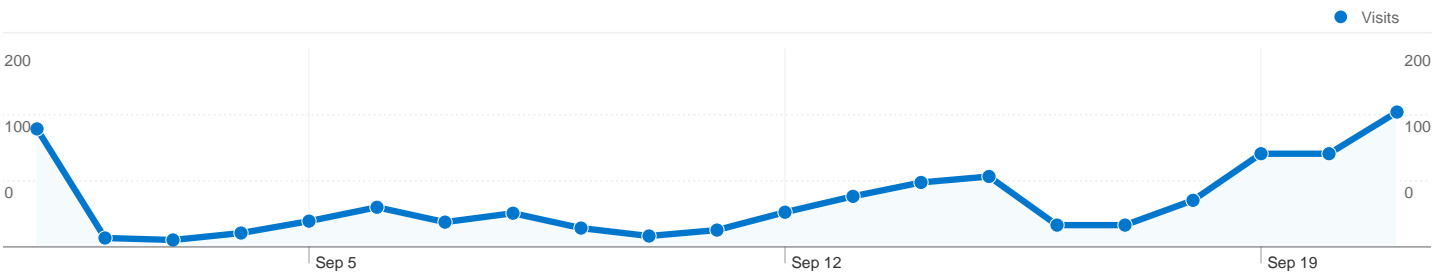

# Location

Comparing to: Visit Segments

This custom dimension resulted in 958 Visits via 76 continents + regions

New tab

Visits <b>958</b> % of Site Total: 100.00%		Unique Visitors <b>331</b> % of Site Total: 100.00%		Time on Site <b>224:51:58</b> % of Site Total: 100.00%		Avg. Time on Site <b>00:14:05</b> Site Avg: 00:14:05 (0.00%)		Pageviews <b>10,842</b> % of Site Total: 100.00%		Pages/Visit <b>11.32</b> Site Avg: 11.32 (0.00%)	
Continent	Region	Visits	Unique Visitors	Time on Site	Avg. Time on Site	Pageviews	Pages/Visit				
Americas	Missouri	745	164	216:50:08	00:17:28	10,093	13.55				
Americas	Minnesota	18	6	02:16:13	00:07:34	175	9.72				
Asia	(not set)	12	12	00:21:36	00:01:48	39	3.25				
Americas	Illinois	10	8	00:29:41	00:02:58	94	9.40				
Asia	Cebu	8	6	00:32:28	00:04:04	45	5.62				
Americas	Texas	7	7	01:08:27	00:09:47	44	6.29				
Asia	Federal Territory of Kuala Lumpur	7	5	00:05:46	00:00:49	14	2.00				
Americas	New York	6	3	00:00:00	00:00:00	6	1.00				
Asia	Manila	6	6	00:03:11	00:00:32	9	1.50				
(not set)	(not set)	5	5	00:02:36	00:00:31	11	2.20				
Europe	Attiki	5	2	00:01:44	00:00:21	20	4.00				
Oceania	Victoria	5	5	00:00:37	00:00:07	7	1.40				
Americas	New Jersey	4	3	00:00:00	00:00:00	4	1.00				
Americas	Ohio	4	4	00:00:07	00:00:02	5	1.25				
Americas	Alberta	4	4	00:11:58	00:03:00	7	1.75				
Americas	Florida	4	4	00:31:27	00:07:52	18	4.50				
Americas	Ontario	4	4	00:02:02	00:00:31	7	1.75				
Asia	Delhi	4	4	00:00:00	00:00:00	4	1.00				
Asia	Johor	4	4	00:00:00	00:00:00	4	1.00				
Oceania	New South Wales	4	4	00:01:09	00:00:17	6	1.50				
Americas	California	3	3	00:00:00	00:00:00	3	1.00				