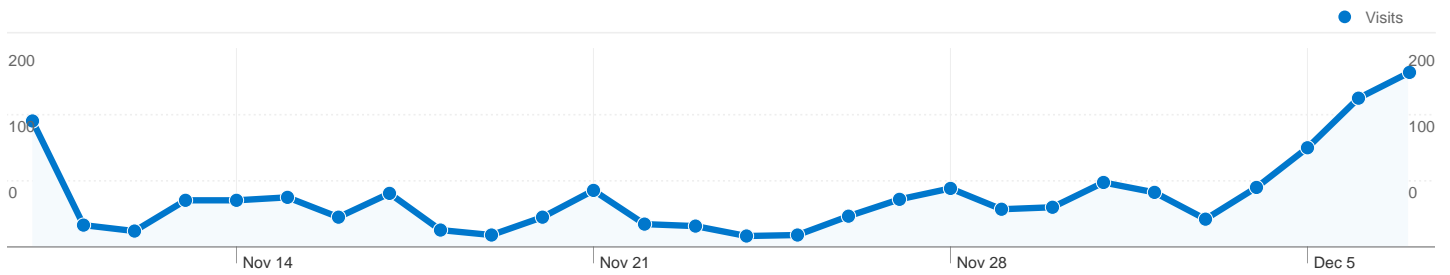

Location

Comparing to: Visit Segments

This custom dimension resulted in 1,426 Visits via 117 continents + regions

New tab

Visits 1,426 % of Site Total: 100.00%		Unique Visitors 629 % of Site Total: 100.00%		Time on Site 355:56:31 % of Site Total: 100.00%		Avg. Time on Site 00:14:59 Site Avg: 00:14:59 (0.00%)		Pageviews 15,397 % of Site Total: 100.00%		Pages/Visit 10.80 Site Avg: 10.80 (0.00%)	
Continent	Region	Visits	Unique Visitors	Time on Site	Avg. Time on Site	Pageviews	Pages/Visit				
Americas	Missouri	967	262	333:00:23	00:20:40	13,416	13.87				
Americas	Ontario	40	27	01:31:40	00:02:18	167	4.18				
Asia	(not set)	34	32	00:35:03	00:01:02	65	1.91				
(not set)	(not set)	26	9	03:37:40	00:08:22	183	7.04				
Americas	California	23	20	00:25:45	00:01:07	121	5.26				
Africa	(not set)	17	17	00:04:26	00:00:16	23	1.35				
Asia	Manila	15	14	00:50:31	00:03:22	44	2.93				
Americas	Minnesota	12	6	01:15:56	00:06:20	41	3.42				
Europe	England	12	12	00:12:41	00:01:03	18	1.50				
Americas	District of Columbia	11	5	01:52:25	00:10:13	89	8.09				
Americas	Texas	11	9	00:04:10	00:00:23	32	2.91				
Americas	Pennsylvania	9	5	00:03:21	00:00:22	23	2.56				
Americas	Georgia	7	1	01:06:25	00:09:29	93	13.29				
Asia	West Bengal	7	2	01:15:58	00:10:51	40	5.71				
Africa	Al Qahirah	6	6	00:07:19	00:01:13	22	3.67				
Americas	New York	6	6	00:01:59	00:00:20	28	4.67				
Americas	Ohio	6	6	00:06:59	00:01:10	8	1.33				
Americas	Colorado	6	6	00:00:09	00:00:02	7	1.17				
Asia	Tamil Nadu	6	6	00:03:43	00:00:37	19	3.17				
Asia	Federal Territory of Kuala Lumpur	6	5	00:29:56	00:04:59	14	2.33				
Asia	Johor	6	3	00:28:51	00:04:49	9	1.50				