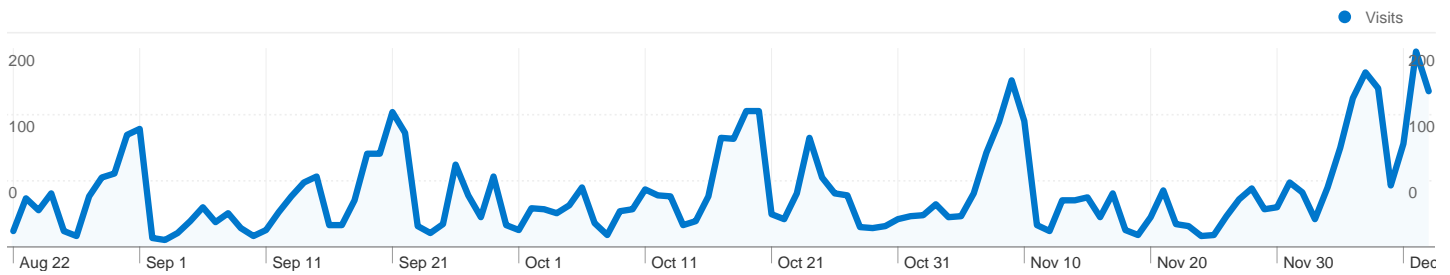

Location

Comparing to: Visit Segments

This custom dimension resulted in 6,178 Visits via 199 continents + regions

New tab

Visits 6,178 % of Site Total: 100.00%		Unique Visitors 1,763 % of Site Total: 100.00%		Time on Site 1739:51:35 % of Site Total: 100.00%		Avg. Time on Site 00:16:54 Site Avg: 00:16:54 (0.00%)		Pageviews 77,848 % of Site Total: 100.00%		Pages/Visit 12.60 Site Avg: 12.60 (0.00%)	
Continent	Region	Visits	Unique Visitors	Time on Site	Avg. Time on Site	Pageviews	Pages/Visit				
Americas	Missouri	4,674	583	1658:10:03	00:21:17	71,187	15.23				
Asia	(not set)	134	119	11:05:31	00:04:58	663	4.95				
Americas	Ontario	99	50	07:21:51	00:04:28	623	6.29				
Americas	California	72	64	02:26:27	00:02:02	251	3.49				
Asia	Manila	48	45	02:10:12	00:02:43	151	3.15				
(not set)	(not set)	44	24	04:00:26	00:05:28	225	5.11				
Americas	New York	44	33	03:51:58	00:05:16	416	9.45				
Americas	Minnesota	40	17	04:19:43	00:06:30	316	7.90				
Africa	(not set)	38	35	02:53:10	00:04:33	134	3.53				
Americas	Georgia	35	14	05:14:34	00:08:59	409	11.69				
Americas	Texas	33	29	01:19:47	00:02:25	115	3.48				
Asia	Federal Territory of Kuala Lumpur	33	28	01:52:44	00:03:25	110	3.33				
Europe	England	32	31	00:56:25	00:01:46	95	2.97				
Americas	Pennsylvania	31	18	00:28:06	00:00:54	127	4.10				
Americas	Illinois	30	22	01:59:22	00:03:59	186	6.20				
Americas	Florida	23	22	01:27:00	00:03:47	62	2.70				
Asia	Tamil Nadu	21	20	00:15:56	00:00:46	51	2.43				
Americas	Michigan	20	15	00:17:45	00:00:53	71	3.55				
Americas	New Jersey	19	16	00:05:29	00:00:17	47	2.47				
Americas	Colorado	18	15	00:41:14	00:02:17	33	1.83				
Americas	Virginia	18	15	00:17:59	00:01:00	52	2.89				