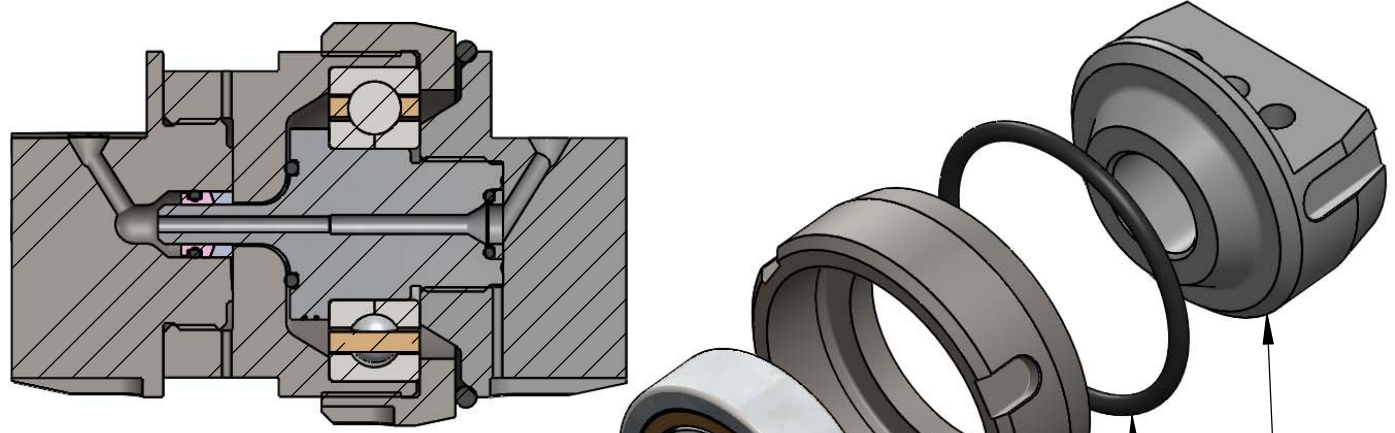

308620-1

#	OMAX #
1	308604
2	308606
3	202545
4	308607
5	308608
6	204033
7	308609
8	202964
9	308610
10	202965
11	308869
12	308611

308620-1

SWIVEL REPAIR KIT

308616 - PKG, SEAL REPLACEMENT DUAL PORT SWIVEL

OMAX TITLE: **DIAGRAM, EXPLODED PICTORIAL, DUAL PORT SWIVEL WITH SIDE PORTS**