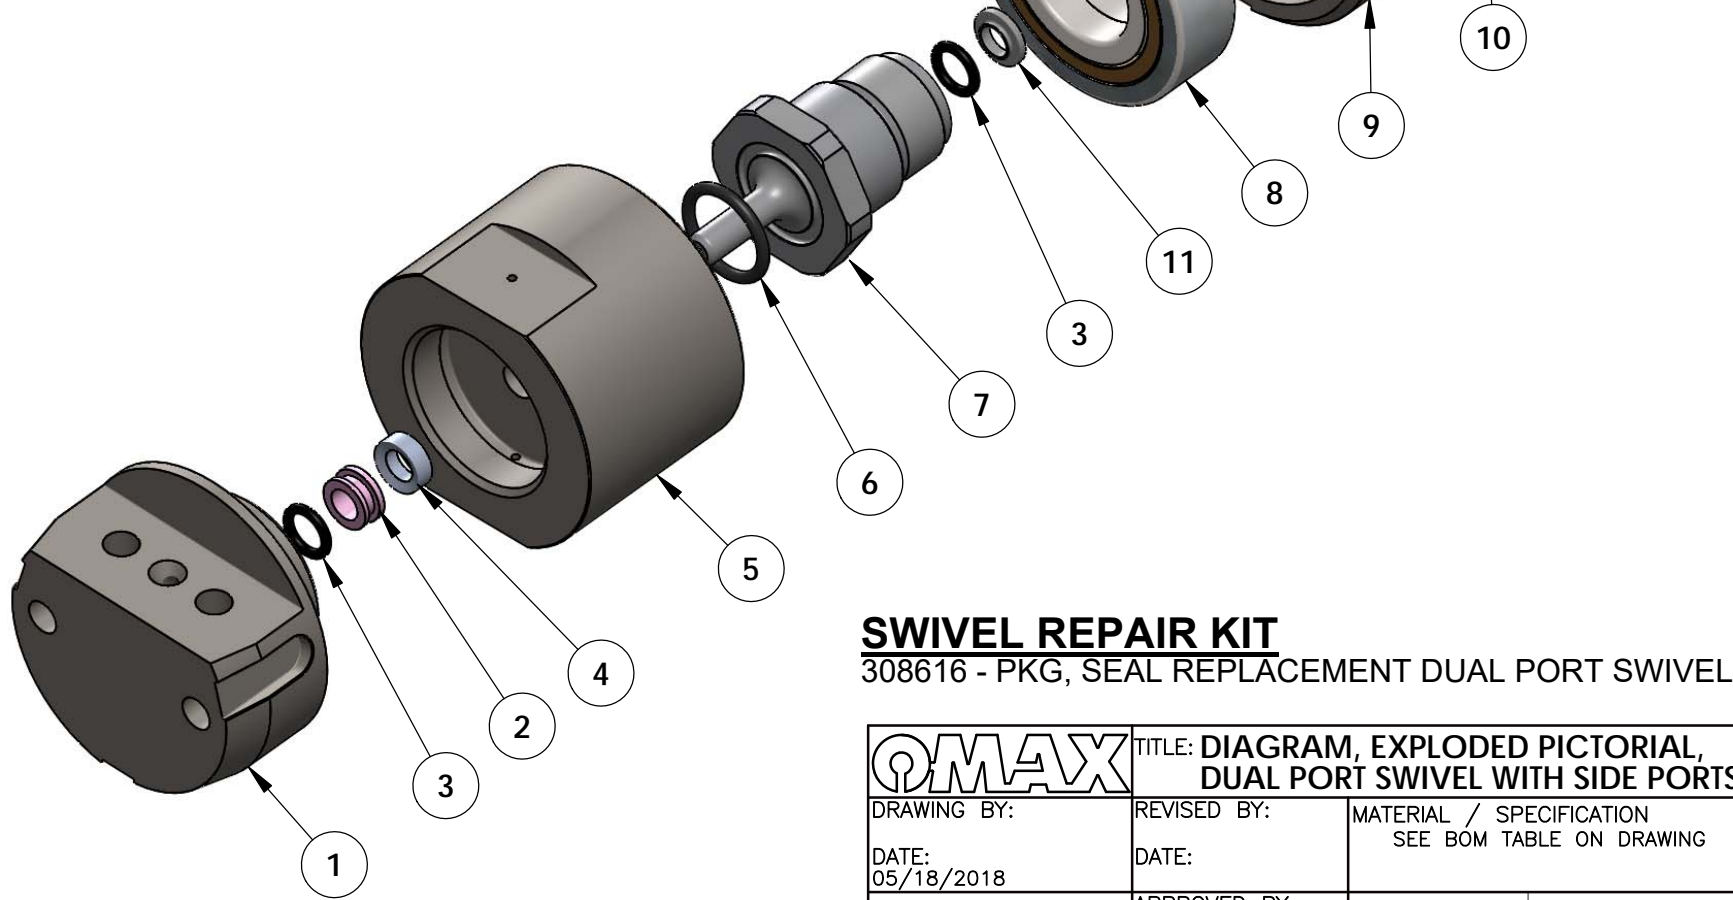

308620-1

#	OMAX #
1	308604
2	308606
3	202545
4	308607
5	308608
6	204033
7	308609
8	202964
9	308610
10	202965
11	308869
12	308611

308620-1

SWIVEL REPAIR KIT

308616 - PKG, SEAL REPLACEMENT DUAL PORT SWIVEL

OMAX TITLE: **DIAGRAM, EXPLODED PICTORIAL, DUAL PORT SWIVEL WITH SIDE PORTS**